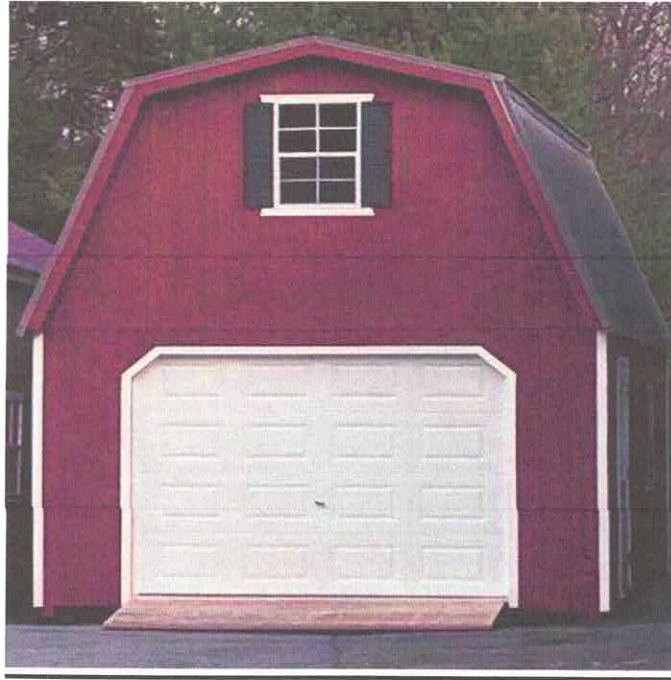

14x24 1 Car 2 Story

Colors

- Siding- Red, Trim- White, Roof- Charcoal Metal

Base Price- $17,554.00

Options Included

- Double Bubble Roof- $504.00
- Discount- $2,000.00

REDUCED PRICE with options included $16,058.00 plus tax

Financing

Option 1 PLAN # 1193- $322.00 a month at 9.9% for 65 months

Option 2 PLAN # 1019- $1,339.00 per month interest free for 12 months

Rent To Own NOT AVAILABLE

FREE delivery of up to 20 miles from our Gouldsboro and Hunlock Creek Lots

Comes with a 10 Year Warranty

Contact Jimmy at our Lykens Location for more details

1901 Luxemburg Road Lykens, PA 17048

717-365-3796 ext 1

jimmy@rmsheds.com Visit us on the web at www.rockymtnsheds.com