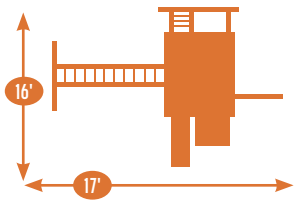

MODEL 1602

- 4' x 5' A-Frame Tower
- 5' High Deck
- 2 Position Double Beam with Climber Bars
- 1-Position Extension Arm
- 10' Waterfall Slide
- 5' Rock Wall
- Tire Swing
- Cargo Net
- Trapeze
- 2 Swings

Add 6' play area around the perimeter of the play set to avoid injury.

Sets with tarp roof, wood floor & slats may be ordered with poly roof, floor & slats.

20 square feet of play deck