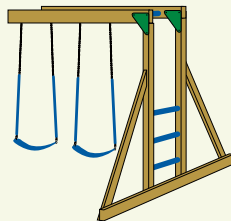

CUSTOMIZE YOUR SWING SET WITH OUR EXCITING OPTIONS.

You can choose any tower style in our catalog and add one or two swing beams. Swing beams are one, two, three or four positions. Choose a single beam or a double beam with climber bars in between.

All sets are available with poly roof, slats, and floor instead of wood slats and floor, and tarp roof.

Beams

2-Position Single Swing Beam

3-Position Single Swing Beam

4-Position Single Swing Beam

2-Position Climber Swing Beam

3-Position Climber Swing Beam

4-Position Climber Swing Beam

Basketball Game can be added to all models

OUR GUARANTEE

All products are guaranteed for five years against defects in manufacturing & workmanship. This warranty does not cover normal wear and tear, failure to properly maintain the product or damage resulting from misuse. You are responsible for your child's safety with this product. We are not responsible for accidents or injury. The natural drying of wood may cause some checking and is not covered by this guarantee.