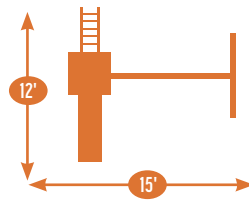

MODEL 601

- 3' x 3' Tower
- 5' High Deck
- 3-Position Single Swing Beam
- 10' Waterfall Slide
- 2 Swings
- Trapeze

Add 6' play area around the perimeter of the play set to avoid injury.

9 square feet of play deck

Sets with tarp roof, wood floor & slats may be ordered with poly roof, floor & slats.