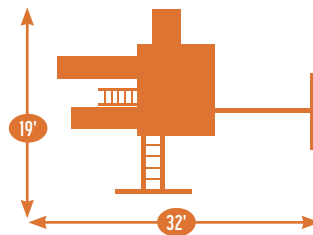

Add 6' play area around the perimeter of the play set to avoid injury.

MODEL 851

- 6' x 8' Split Level Tower
- 5' & 7' High Decks
- 10' Waterfall Slide
- 14' Slide
- 4-Position Single Swing Beam
- 2 Swings
- Wood Glider
- Lawn Swing
- 7' Rock Wall
- Picnic Table
- 8' Climber Beam
- Exit Ladder

Sets with tarp roof, wood floor & slats may be ordered with poly roof, floor & slats.

48 square feet of play deck