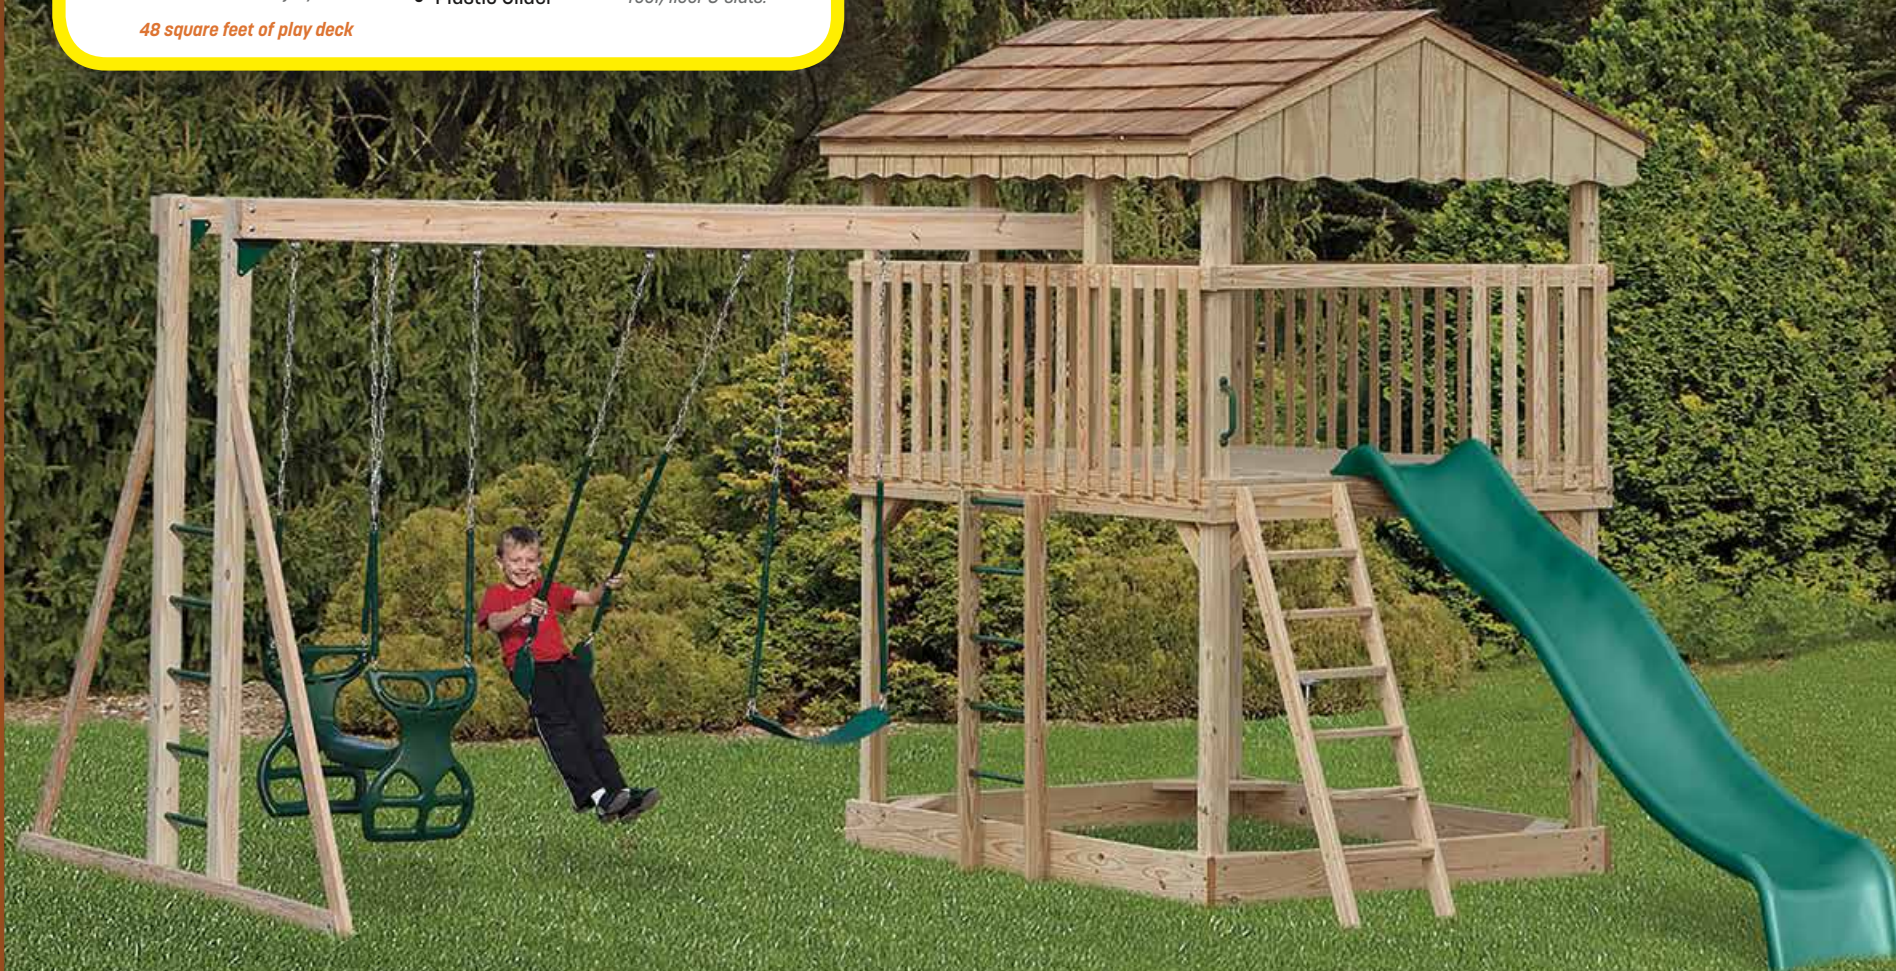

MODEL 203

- 6' x 8' Tower
- 5' High Deck
- 3-Position Double Swing Beam with Climber Bars
- Exit Ladder
- 10' Waterfall Slide
- 2 Swings
- Plastic Glider

Sets with tarp roof, wood floor & slats may be ordered with poly roof, floor & slats.

Add 6' play area around the perimeter of the play set to avoid injury.

48 square feet of play deck