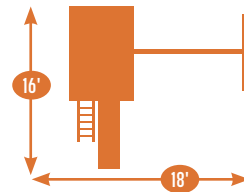

MODEL 202

- 6' x 8' Tower
- 5' Deck
- 3-Position Single Swing Beam
- 10' Waterfall Slide
- 2 Swings
- Trapeze

Add 6' play area around the perimeter of the play set to avoid injury.

48 square feet of play deck

Sets with tarp roof, wood floor & slats may be ordered with poly roof, floor & slats.