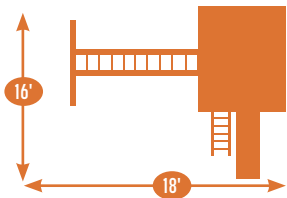

MODEL 203

- 6' x 8' Tower
- 5' High Deck
- 3-Position Double Swing Beam with Climber Bars
- Exit Ladder
- 10' Waterfall Slide
- 2 Swings
- Plastic Glider

Sets with tarp roof, wood floor & slats may be ordered with poly roof, floor & slats.

Add 6' play area around the perimeter of the play set to avoid injury.

48 square feet of play deck