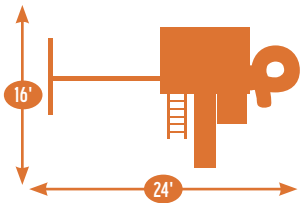

MODEL 1254

- 6' x 8' Tower
- 5' High Deck
- 4' x 8' Playhouse
- 22" x 96" Porch & Loft
- 3 Windows 14" x 21"
- 21" x 57" Door
- Asphalt Roof
- 2 Octagon Windows
- 3-Position Single Swing Beam
- Double Glider
- 2 Swings
- 10' Waterfall Slide
- 5' Spiral Slide
- 5' Rock Wall

Add 6' play area around the perimeter of the play set to avoid injury.

48 square feet of play deck

Shown with Rustic Cedar Stain

Sets with poly roof, floor, & slats may be ordered with tarp roof, wood floor & slats.