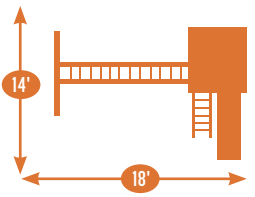

MODEL 703

- 4' x 4' Tower
- 5' High Deck
- 3-Position Double Swing Beam With Climber Bars
- 10' Waterfall Slide
- 5' Rock Wall
- Exit Ladder
- 2 Swings
- Plastic Glider

Sets with tarp roof, wood floor & slats may be ordered with poly roof, floor & slats.

Add 6' play area around the perimeter of the play set to avoid injury.

16 square feet of play deck