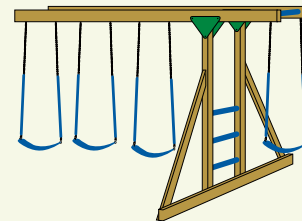

CUSTOMIZE YOUR SWING SET WITH OUR EXCITING OPTIONS.

You can choose any tower style in our catalog and add one or two swing beams. Swing beams are one, two, three or four positions. Choose a single beam or a double beam with climber bars in between.

All sets are available with poly roof, slats, and floor instead of wood slats and floor, and tarp roof.

Beams

2-Position Single Swing Beam

3-Position Single Swing Beam

4-Position Single Swing Beam

2-Position Climber Swing Beam

3-Position Climber Swing Beam

4-Position Climber Swing Beam

Basketball Game can be added to all models

OUR GUARANTEE

All products are guaranteed for five years against defects in manufacturing & workmanship. This warranty does not cover normal wear and tear, failure to properly maintain the product or damage resulting from misuse. You are responsible for your child's safety with this product. We are not responsible for accidents or injury. The natural drying of wood may cause some checking and is not covered by this guarantee.