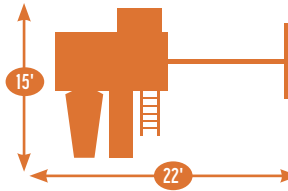

Add 6' play area around the perimeter of the play set to avoid injury.

40 square feet of play deck

MODEL 1401

- 4' x 8' Tower
- 5' & 7' High Decks
- 4' x 4' Bottom Deck
- 4' x 6' Top Deck
- 3-Position Single Swing Beam
- 2 Swings
- Full Bucket Baby Swing
- 10' Waterfall Slide
- Picnic Table
- 5' Rock Wall
- 8 Trapeze Rings
- Basketball Game (Ball not included)
- Binoculars
- Steering Wheel

Sets with tarp roof, wood floor & slats may be ordered with poly roof, floor & slats.