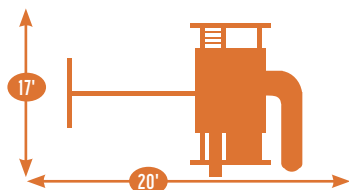

Add 6' play area around the perimeter of the play set to avoid injury.

20 square feet of play deck

MODEL 1603

- 4' x 5' A-Frame Tower
- 5' High Deck
- Poly Roof, Floor, & Slats
- 3-Position Single Swing Beam
- 10' Waterfall Slide
- 10' Sidewinder Slide
- 2 Swings
- Plastic Glider
- Tire Swing
- 5' Rock Wall
- Cargo Net

Sets with poly roof, floor, & slats may be ordered with tarp roof, wood floor & slats.