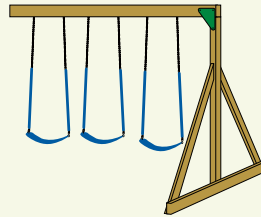

CUSTOMIZE YOUR SWING SET WITH OUR EXCITING OPTIONS.

You can choose any tower style in our catalog and add one or two swing beams. Swing beams are one, two, three or four positions. Choose a single beam or a double beam with climber bars in between.

All sets are available with poly roof, slats, and floor instead of wood slats and floor, and tarp roof.

Beams

2-Position Single Swing Beam

3-Position Single Swing Beam

4-Position Single Swing Beam

2-Position Climber Swing Beam