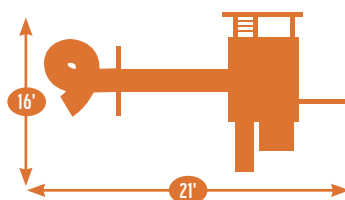

Add 6' play area around the perimeter of the play set to avoid injury.

36 square feet of play deck

MODEL 1503

- 4' x 5' A-Frame Tower
- 5' High Deck
- Poly Roof, Floor, & Slats
- 2-Position Climber Swing Beam
- 1-Position Extension Arm
- 8' Catwalk
- Turbo Tube Slide
- 10' Waterfall Slide
- 5' Rock Wall
- Cargo Net
- 2 Swings
- Tire Swing
- Trapeze

Sets with poly roof, floor, & slats may be ordered with tarp roof, wood floor & slats.