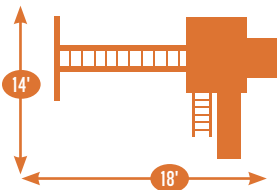

MODEL 803

- 4' x 6' Tower
- 5' High Deck
- 3-Position Double Swing Beam with Climber Bars
- Exit Ladder
- 2 Swings
- Plastic Glider
- 10' Waterfall Slide
- 5' Rock Wall

Add 6' play area around the perimeter of the play set to avoid injury.

24 square feet of play deck

Sets with tarp roof, wood floor & slats may be ordered with poly roof, floor & slats.