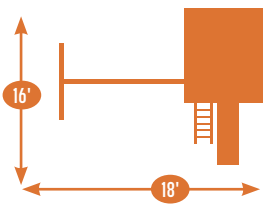

MODEL 1252

- 6' x 8' Enclosed Playhouse
- 5' High Deck
- 3-Position Single Swing Beam
- 10' Waterfall Slide
- 2 Swings
- Trapeze

Add 6' play area around the perimeter of the play set to avoid injury.

48 square feet of play deck

Sets with tarp roof, wood floor & slats may be ordered with poly roof, floor & slats.