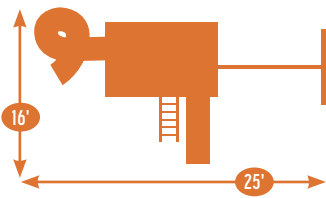

MODEL 1902

- 6' x 8' Split Level Tower
- 5' & 7' High Decks
- 3-Position Single Swing Beam
- Turbo Tube Slide
- 10' Waterfall Slide
- 2 Swings
- Trapeze

Sets with tarp roof, wood floor & slats may be ordered with poly roof, floor & slats.

Add 6' play area around the perimeter of the play set to avoid injury.

48 square feet of play deck