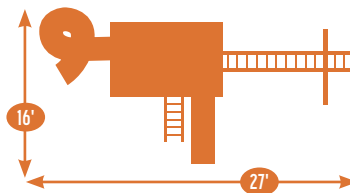

MODEL 1903

- 6' x 8' Split Level Tower
- 5' & 7' High Decks
- Turbo Tube Slide
- 4-Position Double Swing Beam With Climber Bars
- Exit Ladder
- 10' Waterfall Slide
- 2 Swings
- Trapeze
- Wood Glider
- Lawn Swing

Add 6' play area around the perimeter of the play set to avoid injury.

Sets with tarp roof, wood floor & slats may be ordered with poly roof, floor & slats.

48 square feet of play deck