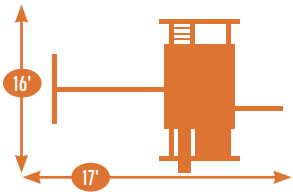

MODEL 1601

- 4' x 5' A-Frame Tower
- 5' High Deck
- 2-Position Single Swing Beam
- 1-Position Extension Arm
- 10' Waterfall Slide
- 2 Swings
- 5' Rock Wall
- Trapeze
- Cargo Net
- Tire Swing

Add 6' play area around the perimeter of the play set to avoid injury.

20 square feet of play deck

Sets with tarp roof, wood floor & slats may be ordered with poly roof, floor & slats.