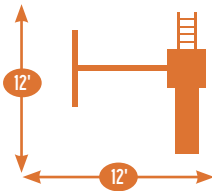

MODEL 601

- 3' x 3' Tower
- 5' High Deck
- 3-Position Single Swing Beam
- 10' Waterfall Slide
- 2 Swings
- Trapeze

Add 6' play area around the perimeter of the play set to avoid injury.

9 square feet of play deck

Sets with tarp roof, wood floor & slats may be ordered with poly roof, floor & slats.

MODEL 1052

- 2' x 2' Tower
- 5' High Deck
- 2-Position Single Swing Beam
- 10' Waterfall Slide
- 2 Swings

Add 6' play area around the perimeter of the play set to avoid injury.

5 square feet of play deck

Sets with tarp roof, wood floor & slats may be ordered with poly roof, floor & slats.