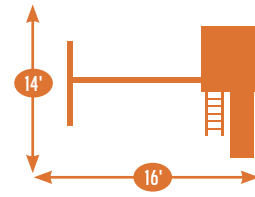

MODEL 806

- 4' x 6' Tower
- Poly Roof
- 5' High Deck
- 3-Position Single Swing Beam
- 10' Waterfall Slide
- 5' Spiral Slide

- 2 Swings
- Trapeze

Sets with poly roof, floor, & slats may be ordered with tarp roof, wood floor & slats.