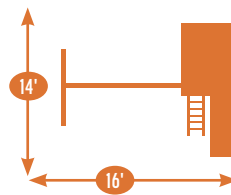

MODEL 802

- 4' x 6' Tower
- 5' High Deck
- 3-Position Single Swing Beam
- 10' Waterfall Slide
- 2 Swings
- Trapeze

Add 6' play area around the perimeter of the play set to avoid injury.

24 square feet of play deck

Sets with tarp roof, wood floor & slats may be ordered with poly roof, floor & slats.