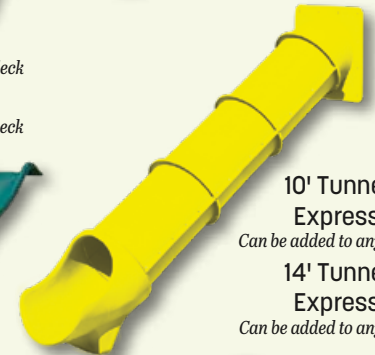

Slides

Slides are available in

5' Turbo
Can be added to any 5' deck

10' Avalanche
Can be added to any 5' deck
14' Avalanche
Can be added to any 7' deck

7' Turbo
Can be added to any 7' deck

10' Waterfall Slide
For any 5' deck

10' Tunnel Express
Can be added to any 5' deck
14' Tunnel Express
Can be added to any 7' deck

10' Sidewinder
Can be added to any 5' deck
14' Sidewinder
Can be added to any 7' deck

5' Spiral
Can be added to any 5' deck
7' Spiral
Can be added to any 7' deck