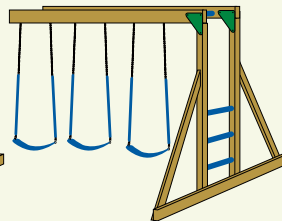

CUSTOMIZE YOUR SWING SET WITH OUR EXCITING OPTIONS.

You can choose any tower style in our catalog and add one or two swing beams. Swing beams are one, two, three or four positions. Choose a single beam or a double beam with climber bars in between.

All sets are available with poly roof, slats, and floor instead of wood slats and floor, and tarp roof.

Beams

2-Position Single Swing Beam

3-Position Single Swing Beam

4-Position Single Swing Beam

2-Position Climber Swing Beam

3-Position Climber Swing Beam

4-Position Climber Swing Beam

Basketball Game can be added to all models

OUR GUARANTEE

All products are guaranteed for five years against defects in manufacturing & workmanship. This warranty does not cover normal wear and tear, failure to properly maintain the product or damage resulting from misuse. You are responsible for your child's safety with this product. We are not responsible for accidents or injury. The natural drying of wood may cause some checking and is not covered by this guarantee.