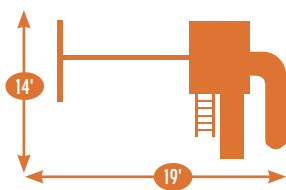

Add 6' play area around the perimeter of the play set to avoid injury.

MODEL 804

- 4' x 6' Tower
- Poly Roof, Floor, & Slats
- 5' High Deck
- 3-Position Single Swing Beam
- 10' Sidewinder Slide
- 10' Waterfall Slide
- 2 Swings
- Trapeze

Sets with poly roof, floor, & slats may be ordered with tarp roof, wood floor & slats.

24 square feet of play deck