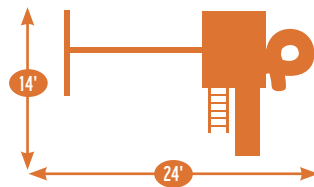

Add 6' play area around the perimeter of the play set to avoid injury.

24 square feet of play deck

MODEL 806

- 4' x 6' Tower
- Poly Roof
- 5' High Deck
- 3-Position Single Swing Beam
- 10' Waterfall Slide
- 5' Spiral Slide

- 2 Swings
- Trapeze

Sets with poly roof, floor, & slats may be ordered with tarp roof, wood floor & slats.