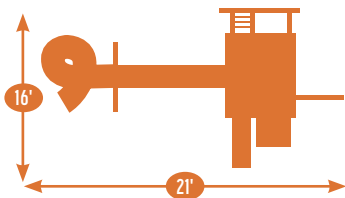

Add 6' play area around the perimeter of the play set to avoid injury.

36 square feet of play deck

MODEL 1502

- 4' x 5' A-Frame Tower
- 5' High Deck
- 2-Position Climber Swing Beam
- 1-Position Extension Arm
- 8' Catwalk
- Turbo Tube Slide
- 10' Waterfall Slide
- 5' Rock Wall
- Cargo Net
- 2 Swings
- Tire Swing
- Trapeze

Sets with tarp roof, wood floor & slats may be ordered with poly roof, floor & slats.