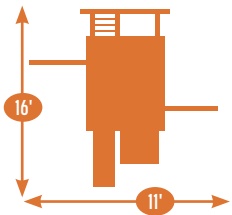

MODEL 1751

- 3' x 3' A-Frame Tower
- 5' High Deck
- 3-Position Single Swing Beam
- 10' Waterfall Slide
- Swing
- Trapeze
- Plastic Glider
- Tire Swing
- 5' Rock Wall

Add 6' play area around the perimeter of the play set to avoid injury.

Sets with tarp roof, wood floor & slats may be ordered with poly roof, floor & slats.

9 square feet of play deck

MODEL 1701

- 4' x 5' A-Frame Tower
- 5' High Deck
- 10' Waterfall Slide
- 5' Rock Wall
- 2 - 1-Position Extension Arms
- Cargo Net
- Tire Swing
- Swing
- Trapeze

Add 6' play area around the perimeter of the play set to avoid injury.

20 square feet of play deck

Sets with tarp roof, wood floor & slats may be ordered with poly roof, floor & slats.