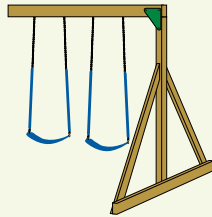

Beams

2-Position Single Swing Beam