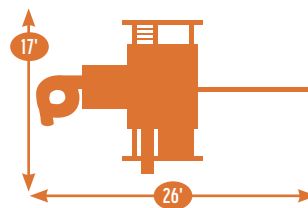

Add 6' play area around the perimeter of the play set to avoid injury.

29 square feet of play deck

MODEL 1605

- 4' x 5' A-Frame Tower
- 3' x 3' Tower
- 5' & 7' High Decks
- Poly Roof
- 3-Position Single Swing Beam
- 10' Waterfall Slide
- 7' Spiral Slide
- 8 Trapeze Handles
- 2 Swings
- Plastic Glider
- Tire Swing
- 5' Rock Wall
- Cargo Net

Sets with poly roof, floor, & slats may be ordered with tarp roof, wood floor & slats.