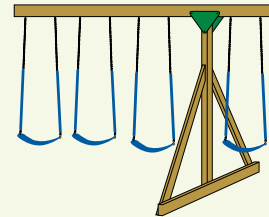

CUSTOMIZE YOUR SWING SET WITH OUR EXCITING OPTIONS.

You can choose any tower style in our catalog and add one or two swing beams. Swing beams are one, two, three or four positions. Choose a single beam or a double beam with climber bars in between.

All sets are available with poly roof, slats, and floor instead of wood slats and floor, and tarp roof.

Beams

2-Position Single Swing Beam

3-Position Single Swing Beam

4-Position Single Swing Beam

2-Position Climber Swing Beam

3-Position Climber Swing Beam

4-Position Climber Swing Beam

Basketball Game can be added to all models

OUR GUARANTEE

All products are guaranteed for five years against defects in manufacturing & workmanship. This warranty does not cover normal wear and tear, failure to properly maintain the product or damage resulting from misuse. You are responsible for your child's safety with this product. We are not responsible for accidents or injury. The natural drying of wood may cause some checking and is not covered by this guarantee.

Slides

Slides are available in

5' Turbo
Can be added to any 5' deck

10' Avalanche
Can be added to any 5' deck
14' Avalanche
Can be added to any 7' deck

7' Turbo
Can be added to any 7' deck

10' Waterfall Slide
For any 5' deck