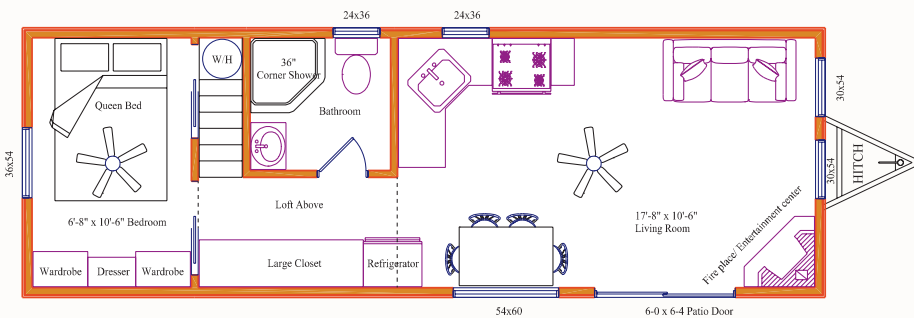

## Most Popular Floor Plan

**Model K37 - Size: 10'-6" x 37', 2 Bedroom, 1-1/2 Bath, Double Loft**

**Loft Plan**

*Maximize your square footage with lofts.*

## Additional Floor Plans

**Model K34 - Size: 11'-3" x 34', 1 Bedroom, Loft**

**Loft Plan**

**Keystone Series**  
Comes with 10' high walls,  
available with a single, double  
or triple loft  
or choose  
wide open  
cathedral floor  
plan without  
any loft.