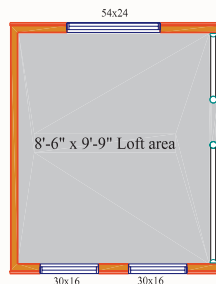

## Most Popular Floor Plan

**Model P34 - Size: 11'-3" x 34', 1 Bedroom, Loft**

**Loft Plan**

## Additional Floor Plans

**Model P37 - Size: 10'-6" x 37', 2 Bedroom, Loft**

**Loft Plan**

**The Pocono Series**  
 Comes with a loft which provides extra room for the children to play or simply use as a spare storage room. Access with stairs or removable ladder.