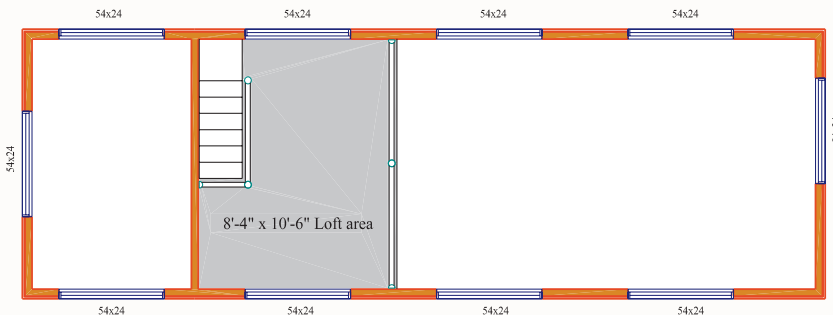

Loft Plan

Keystone Series
Comes with 10' high walls,
available with a single, double
or triple loft
or choose
wide open
cathedral floor
plan without
any loft.

The pictures and illustrations in this literature show optional furnishings and upgrades.

If you have never experienced the dangers of war, the loneliness of prison, the agony of torture, or the pangs of starvation...you are ahead of 500 million people in the world.