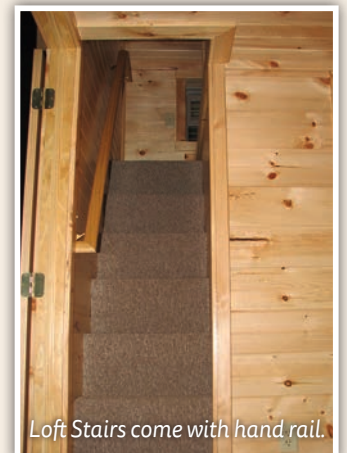

Standard with 52" Rustic Fan/Light in Living Room and Bedroom.

Loft Stairs come with hand rail.

*A place to unwind, reconnect with your family and friends, and spend some quiet moments renewing your relationship with the Lord. Our knotty pine interiors are warm and healing to the soul.*