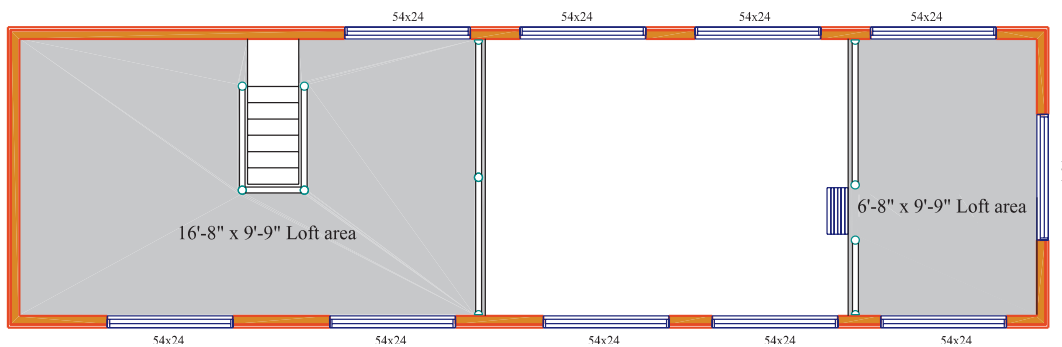

Loft Plan

Maximize your square footage with lofts.