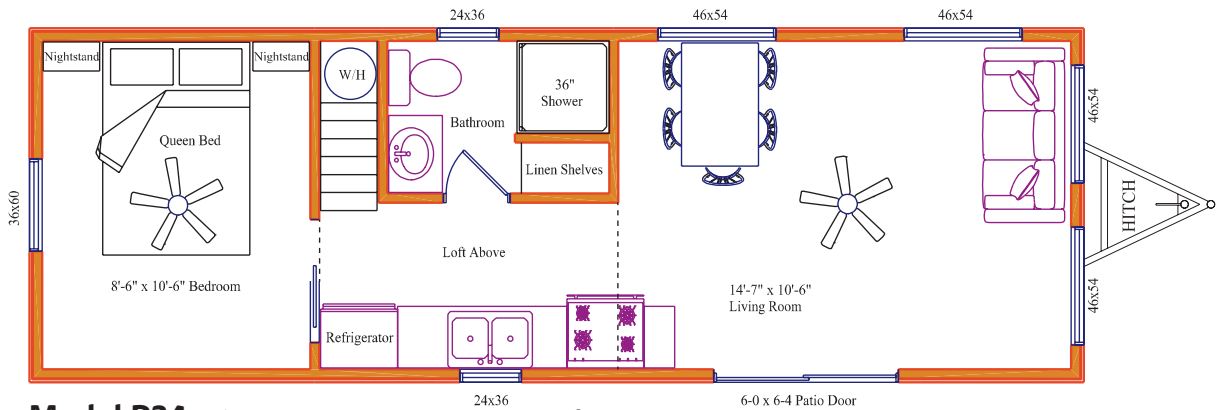

Standard with 52" Rustic Fan/Light in Living Room and Bedroom.

Loft Stairs come with hand rail.

*A place to unwind, reconnect with your family and friends, and spend some quiet moments renewing your relationship with the Lord. Our knotty pine interiors are warm and healing to the soul.*

## Most Popular Floor Plan

**Model P34 - Size: 11'-3" x 34', 1 Bedroom, Loft**

**Loft Plan**