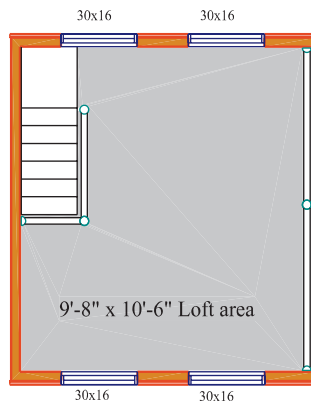

## Most Popular Floor Plan

**Model P34 - Size: 11'-3" x 34', 1 Bedroom, Loft**

**Loft Plan**