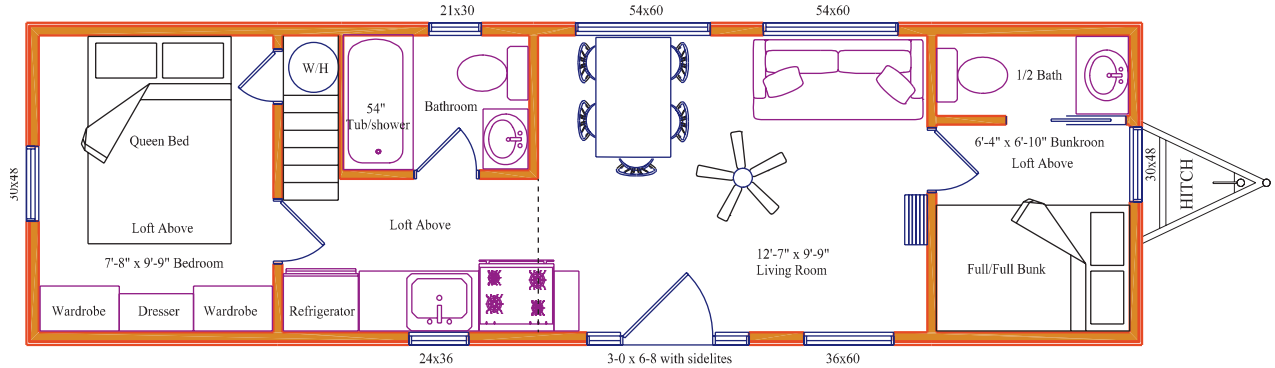

Keystone Series (With or without a loft)

Most Popular Floor Plan

Model K37 - Size: 10'-6" x 37', 2 Bedroom, 1-1/2 Bath, Double Loft