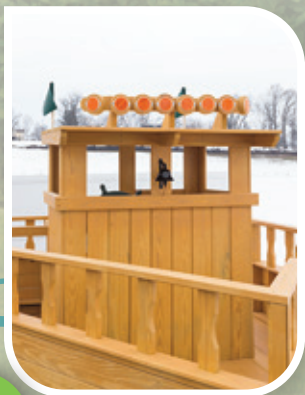

## Features:

- Boat 8'w x 12'6"l x 9'6"h
- 120 sq. ft. Play Deck
- Ground Level Floor
- 4' Deck
- 5' Deck (Pilot House)
- Pilot House 45" Ceiling
- 8' High Swing Beam
- Entry Ladder
- Ramp
- 10' Wave Slide
- 3 Position Swing Beam
- 2 Belt Swings
- 1 Trapeze
- 1 Bell
- Wood Ladder (inside)
- 3' Height Between Decks
- Shown With Natural Stain