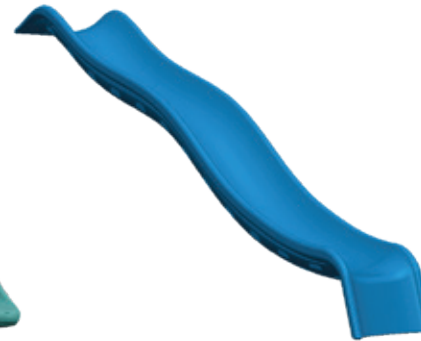

# SWING SET OPTIONS

Choose your accessories and colors

Buoy Ball

Belt Swing

Glider

Tic-tac-toe

Binoculars

Steering Wheel

Ship's Wheel

7', 6', 5' Spiral Slide

7', 6', 5' Turbo Twister

14', 10', 6' Avalanche Slide

10' Wave Slide

Megaphone

Telescope

Spotlight